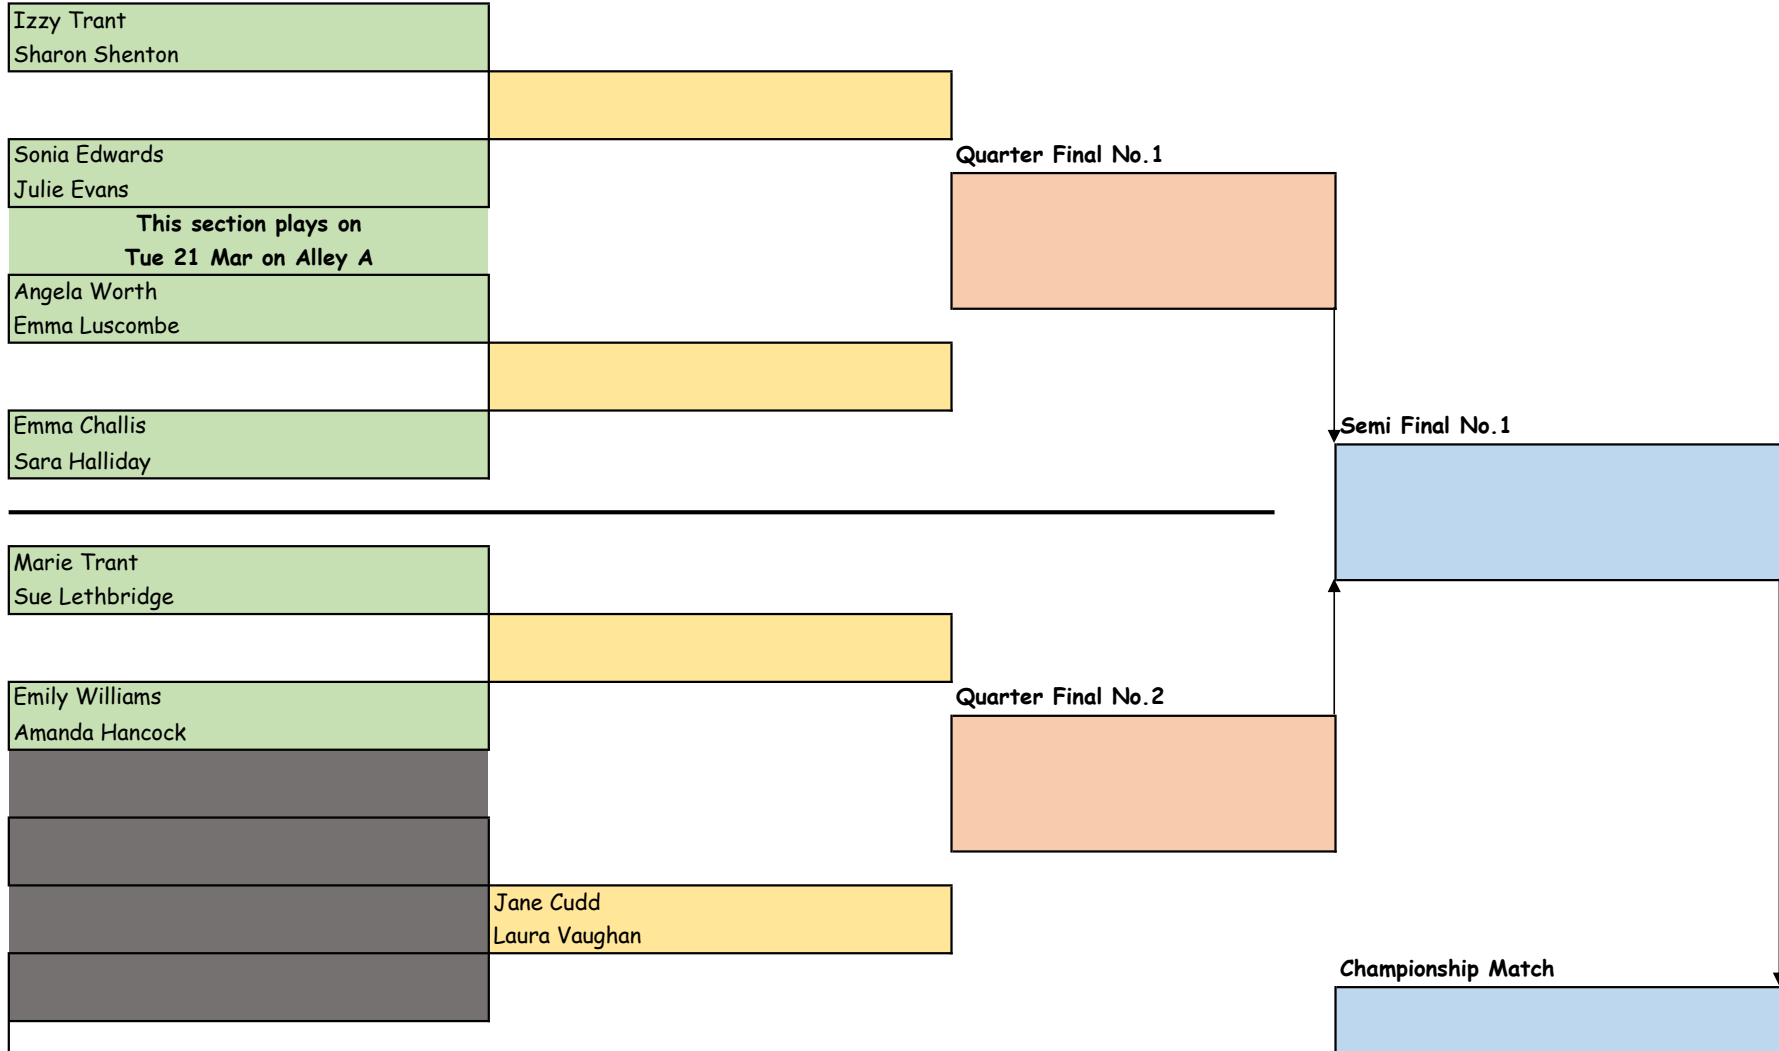

Ladies
Round of 32
Tue 21st March @ 7.00

Totnes & District Skittle League 2022-2023
Round of 16
Tue 28th March @ 7.00

Quarter Finals
Tue 28th March @ 8.30

Semi Finals / Final
Sat 1st April @ 6.00
Finals Day

Totnes & District Skittle League 2022-2023

Round of 32

Round of 16

Quarter Finals

Semi Finals / Final

Tue 28th March @ 7.00

Tue 28th March @ 8.30

Sat 1st April @ 6.00